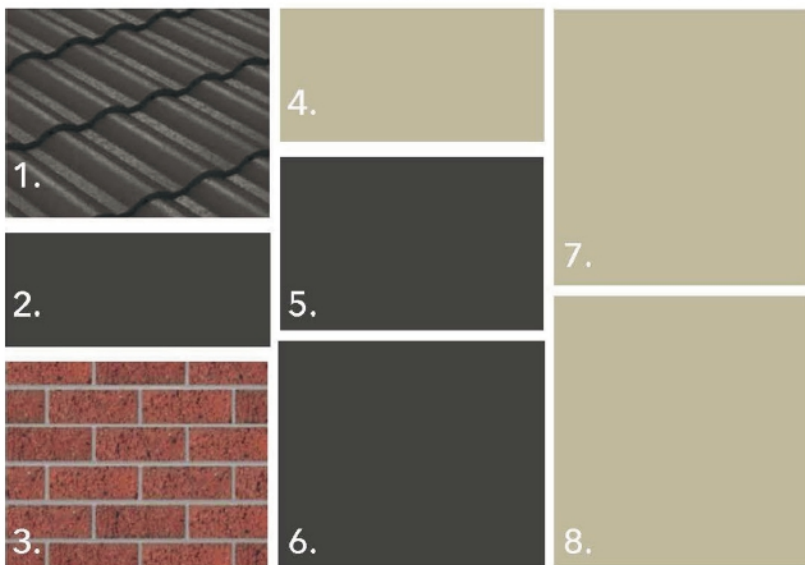

COLOURS

EXTERNAL CUM

1. **Concrete Roof Tiles** - Magnum
2. **Gutters** - Woodland Grey
3. **Bricks** - Mannagum
4. **Fascia & Downpipes** - Evening Haze
5. **Windows & Cement sheet infills** - Woodland Grey
6. **Render Colour** - Woodland Grey
7. **Front Door** - Evening Haze
8. **Garage Door** - Evening Haze

Quick Key